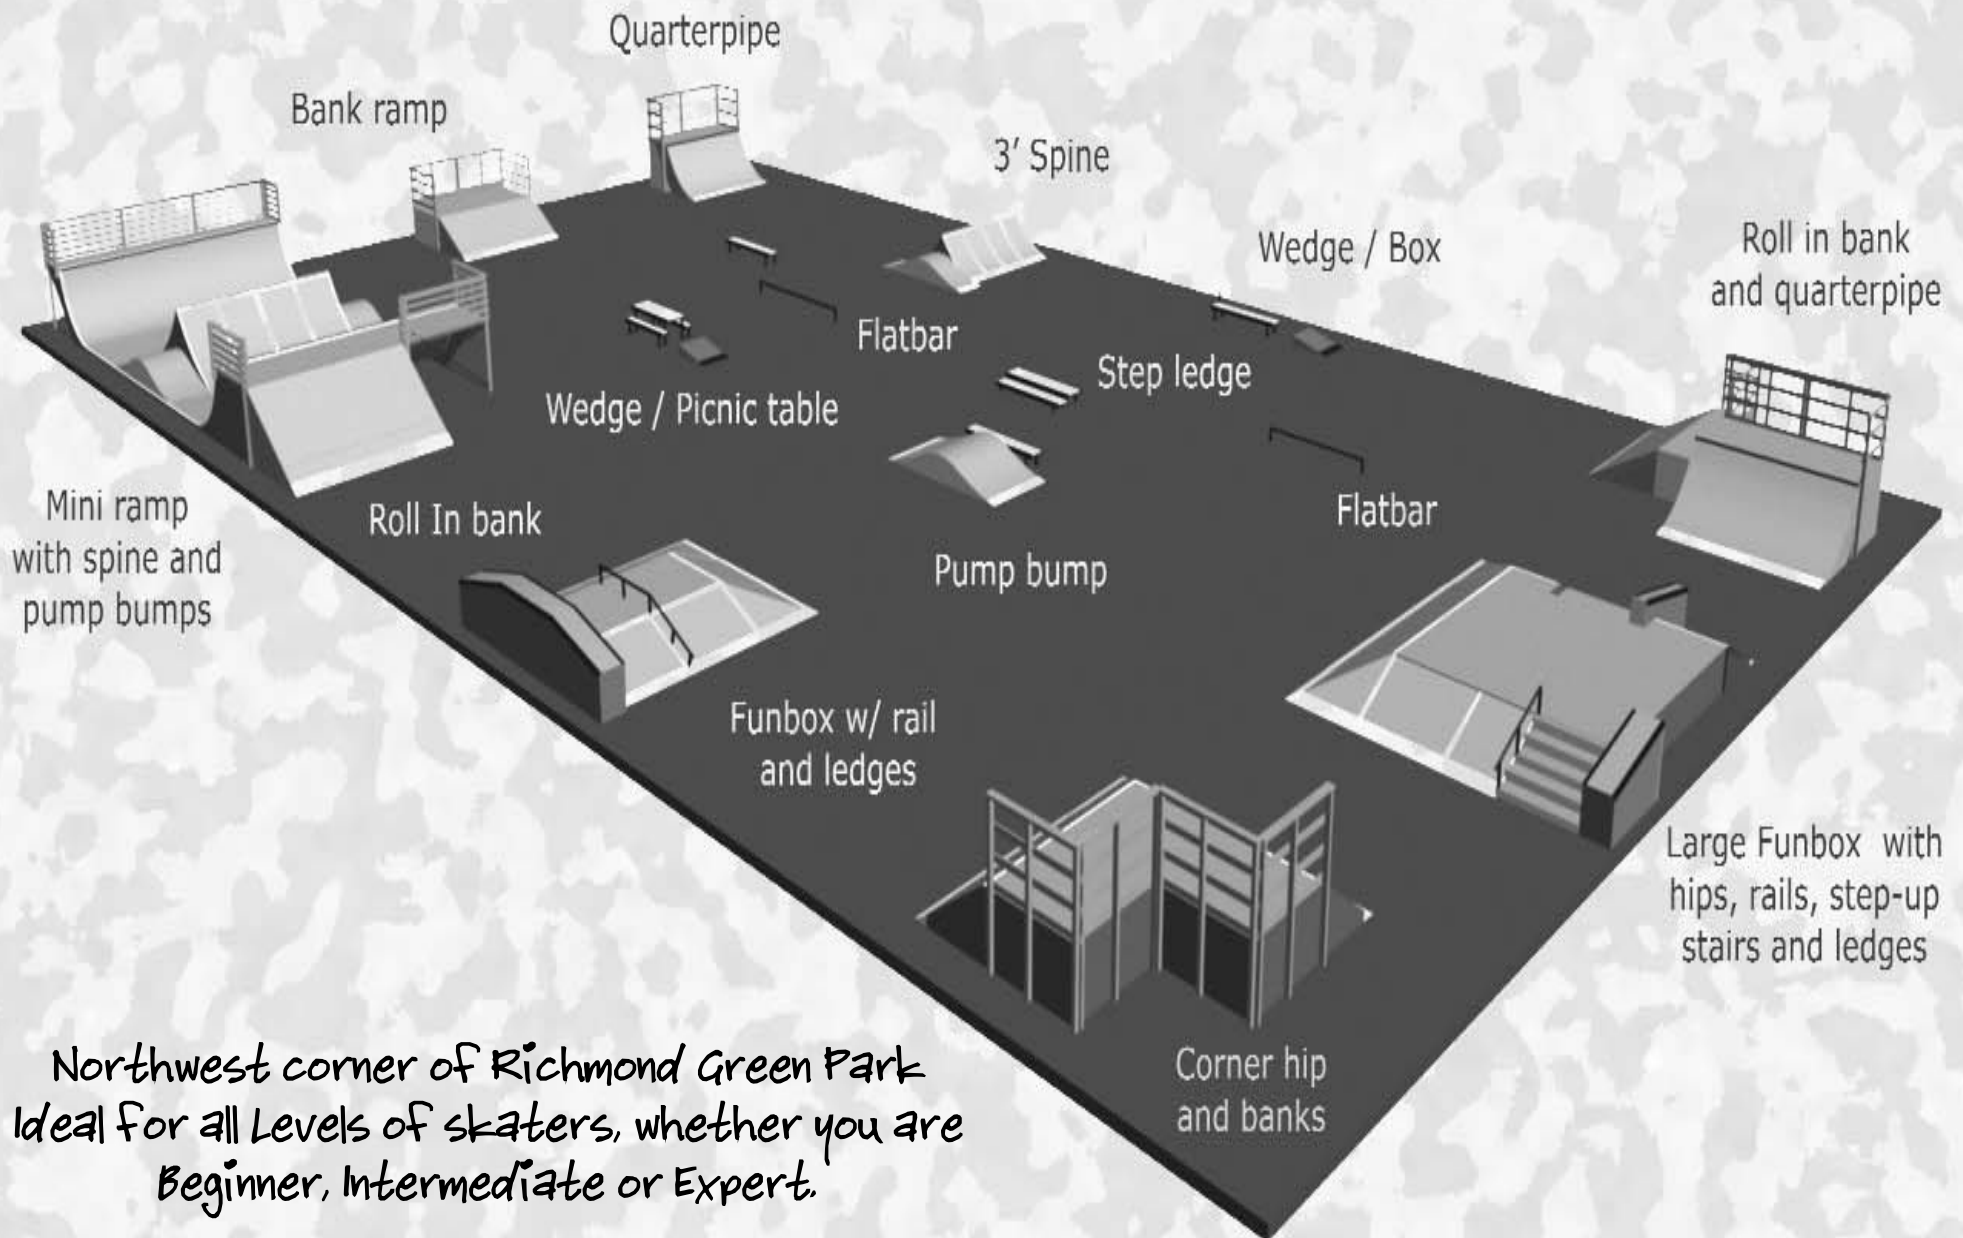

RICHMOND GREEN SKATE PARK

Northwest corner of Richmond Green Park
Ideal for all levels of skaters, whether you are
Beginner, Intermediate or Expert.

Please note: BMX bikes not accommodated at the Skatepark